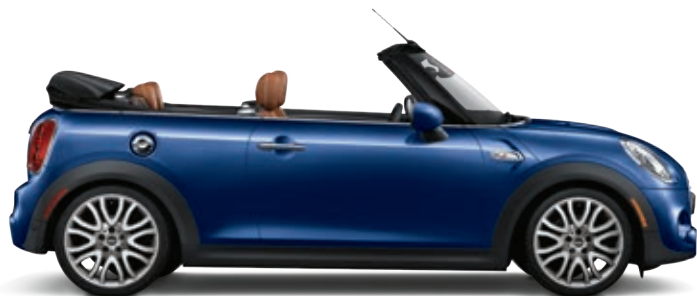

2019 MINI COOPER S CONVERTIBLE.

INSIDE AND OUT.

SPECS FOR ALL TRIM LEVELS.

Engine Configuration	TwinPower Turbo, 2.0-liter, inline 4-cylinder direct-injection engine with double VANOS	
Transmission	6-speed Automatic	6-speed Manual
Max. Horsepower	189 hp @ 5000 rpm	
Max. Torque	207 lb-ft @ 1350 rpm	
Acceleration (0-60 mph)	6.7 sec	6.8 sec
Top Speed	142 mph	143 mph
Seating Capacity	4 adults	
Cargo Area Capacity	7.6 ft³ with top up	
	5.7 ft³ with top down	
Measurements	151.9" boot to bonnet	
	68" wide	
	55.7" high	

AVAILABLE COLORS.

CLASSIC SIGNATURE ICONIC

AVAILABLE COLORS.	CLASSIC	SIGNATURE	ICONIC
Moonwalk Grey	■	■	■
Pepper White	□	■	■
Midnight Black	□	■	■
Chili Red	□	■	■
Starlight Blue	-	■	■
Caribbean Aqua	-	■	■
Solaris Orange	-	■	■
White Silver	-	■	■
Melting Silver	-	■	■
Thunder Grey	-	■	■
Electric Blue	-	■	■
British Racing Green	-	■	■
MINI Yours Lapisluxury Blue	-	-	■

AVAILABLE TRIMS.†

CLASSIC SIGNATURE ICONIC

AVAILABLE TRIMS.†	CLASSIC	SIGNATURE	ICONIC
Rear View Camera	■	■	■
Rear Park Distance Control	■	■	■
Rain Sensor	■	■	■
Heated Front Seats	□	■	■
Steptronic Sport Automatic Transmission	□	■	■
Wind Deflector	-	■	■
Comfort Access System	-	■	■
Forward Collision Warning and Emergency Braking	-	■	■
Head-Up Display	-	□	■
Premium Package • Chrome Line Exterior • Power Exterior Mirrors + Mirror Dimming • LED Headlights with Cornering Function • LED Fog Lights • Harman Kardon® Sound System ...and more	-	□	■
Touchscreen Navigation Package • Connected Navigation Plus • Apple CarPlay™ • MINI Connected Services • Wireless Charging	-	□	■
Upholstery Package • Choice of Leather Upholstery • Upgraded Interior Surfaces ...and more	-	□	■

WHEELS.

CLASSIC SIGNATURE ICONIC

WHEELS.	CLASSIC	SIGNATURE	ICONIC
Choice of 16" Wheels	■	■	■
Choice of 17" Wheels	-	■	■
Choice of 18" Wheels	-	-	■

CLASSIC SIGNATURE ICONIC

*Base MSRP	CLASSIC	SIGNATURE	ICONIC
	$30,900	$34,900	$38,900

■ Included □ Optional Upgrade - Not Available

† Not all options in available packages shown. Please see your MINI Dealer for complete details.

*MSRP does not include exterior color upgrade, destination and handling charges of $850 and excludes license, registration, taxes and options. Certain features may be optional. Performance data and acceleration claims are based upon BMW AG test results.

At MINI, we try hard to be accurate. However, mistakes happen and things change. Therefore, we do not assume liability for the accuracy or completeness of the information presented.

© 2018 MINI USA, a division of BMW of North America, LLC. The MINI name, model names and logo are registered trademarks.